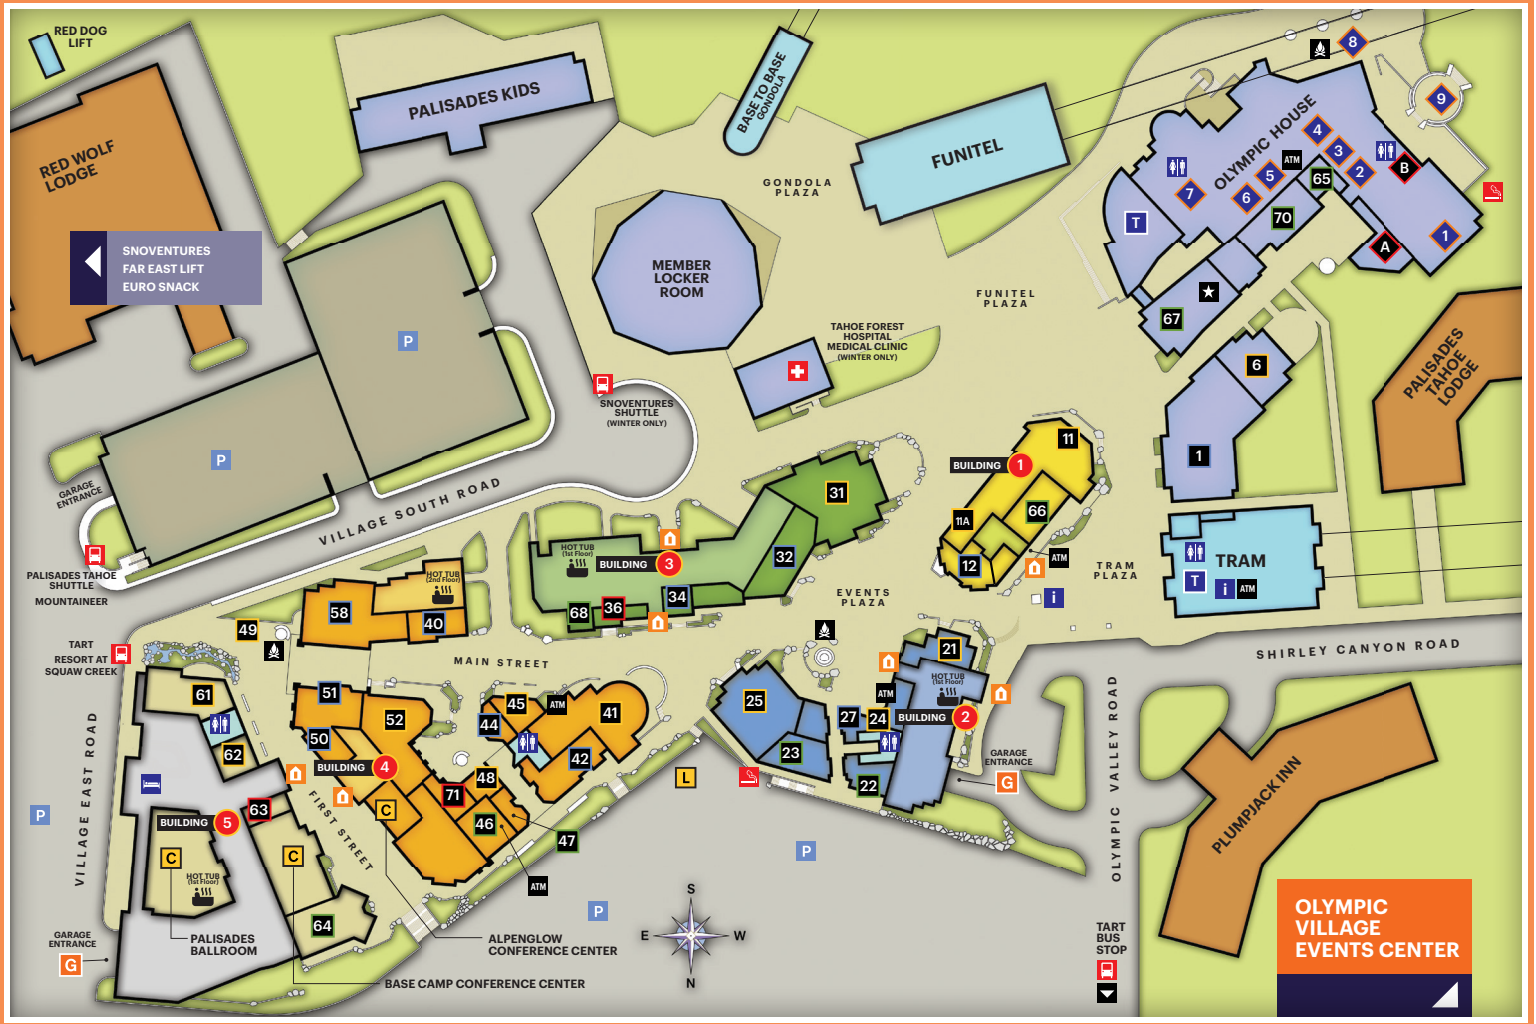

# THE VILLAGE AT PALISADES TAHOE

**LODGING BUILDINGS**

- 1 FIRST ASCENT SUITES
- 2 NORTH FACE SUITES
- 3 SOUTH FACE SUITES
- 4 22 STATION WEST
- 5 22 STATION EAST

- RESTROOMS
- T TICKETS
- MEDICAL CLINIC
- C CONFERENCE ROOM
- P PARKING
- FIRE PIT
- G GARAGE
- LODGING CHECK-IN
- i INFO/GUEST SERVICES
- TART BUS STOP
- L LOADING ZONE
- LODGING ENTRANCE
- SECURITY
- DESIGNATED SMOKING AREA

## OLYMPIC HOUSE

- UPPER LEVEL**
- 1 BAR ONE
  - 2 O-LOUNGE
  - 3 OH! BURGER
  - 4 SMOKEHOUSE
  - 5 BLUE BIRD CHICKEN
  - 6 THE POCKET
  - 7 PLAZA BAR
  - 8 KT BASE BAR
  - 9 TRAM CAR BAR
- LOWER LEVEL**
- A WILDFLOUR BAKING COMPANY
  - B DAY LOCKERS

## DINING

- 6 LE CHAMOIS & LOFT BAR
- 11 TWENTY-TWO BISTRO & BAR
- 11A THE SLOT BAR
- 21 STARBUCKS COFFEE
- 24 SUN BOWL ACAI & POKE
- 25 FIRESIDE PIZZA COMPANY
- 31 ROCKER
- 41 THE DUBLINER IRISH PUB & RESTAURANT
- 45 EURO SWEETS
- 48 EURO FRESH
- 49 EURO SNACK
- 52 TREMIGO MEXICAN KITCHEN & TEQUILA BAR
- 61 COFFEEBAR OLYMPIC VALLEY
- 62 UNCORKED WINE BAR & SHOP

# GUEST & HOMEOWNER PARKING