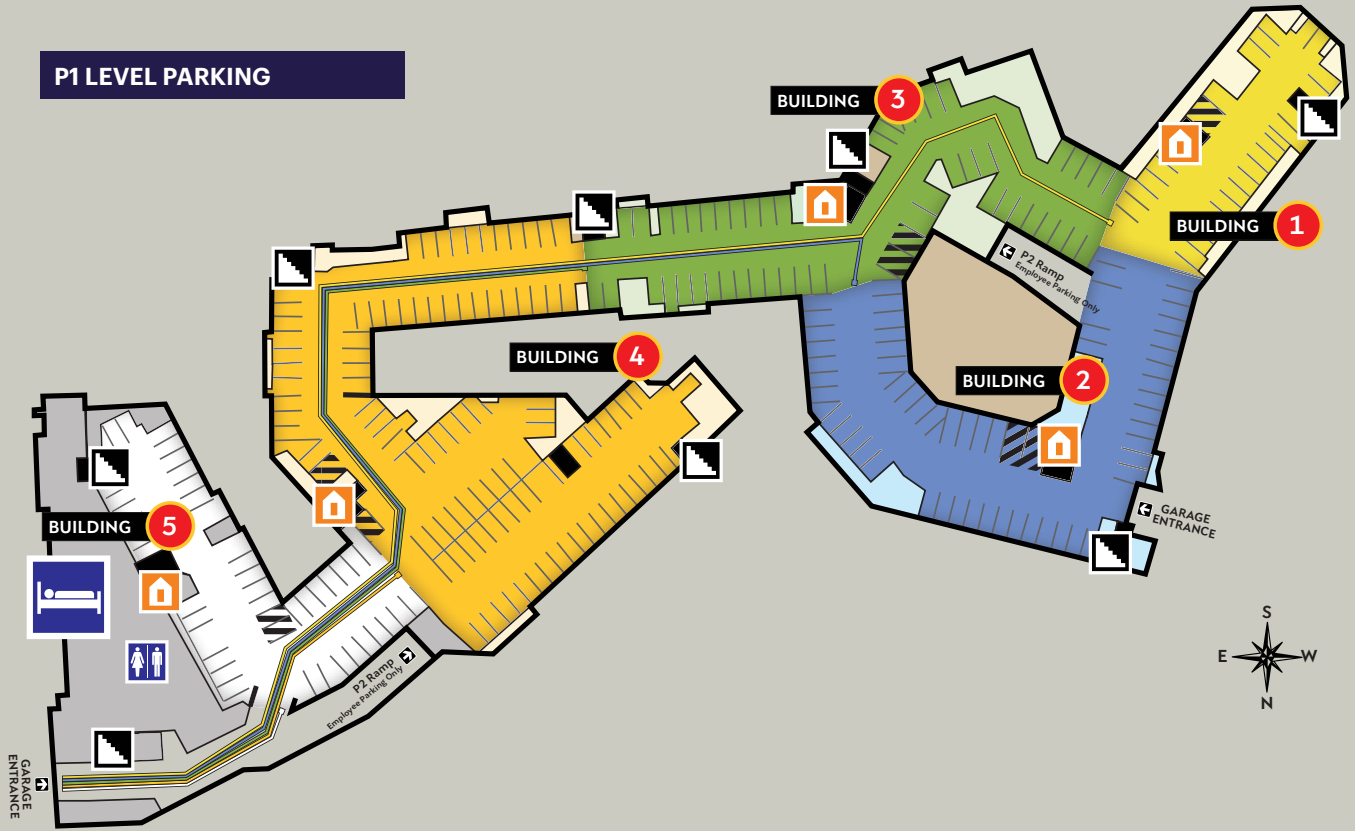

GUEST & HOMEOWNER PARKING

P1 LEVEL PARKING